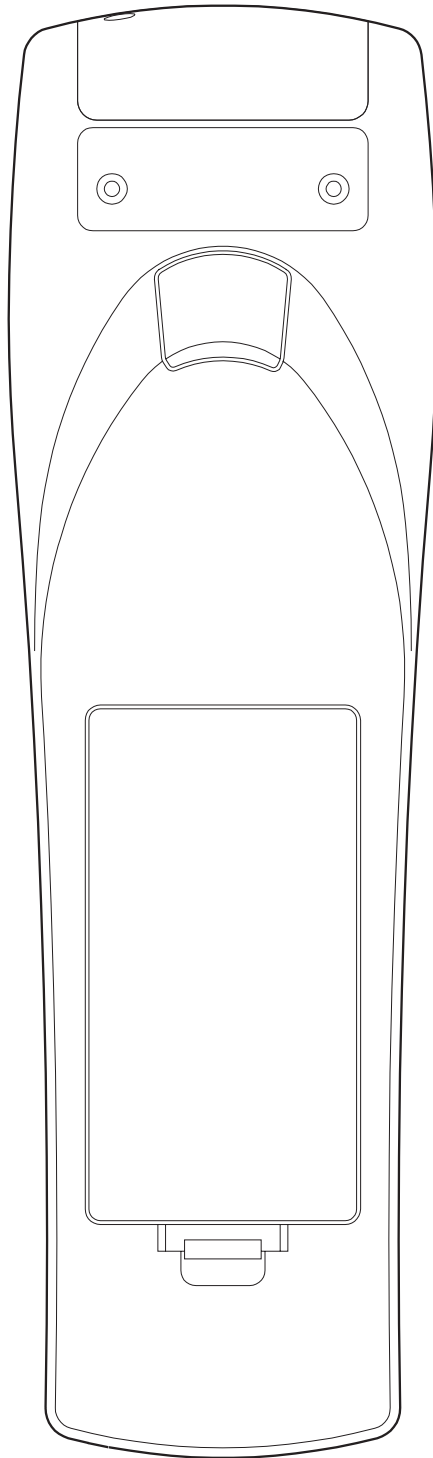

B W - 0 5 8 0

C E L A D O N

Custom Remote Control Systems

50 MITCHELL BOULEVARD

SAN RAFAEL, CA 94903

TELEPHONE: (415) 472-1177

FACSIMILE: (415) 472-1179

HTTP://WWW.CELADON.COM