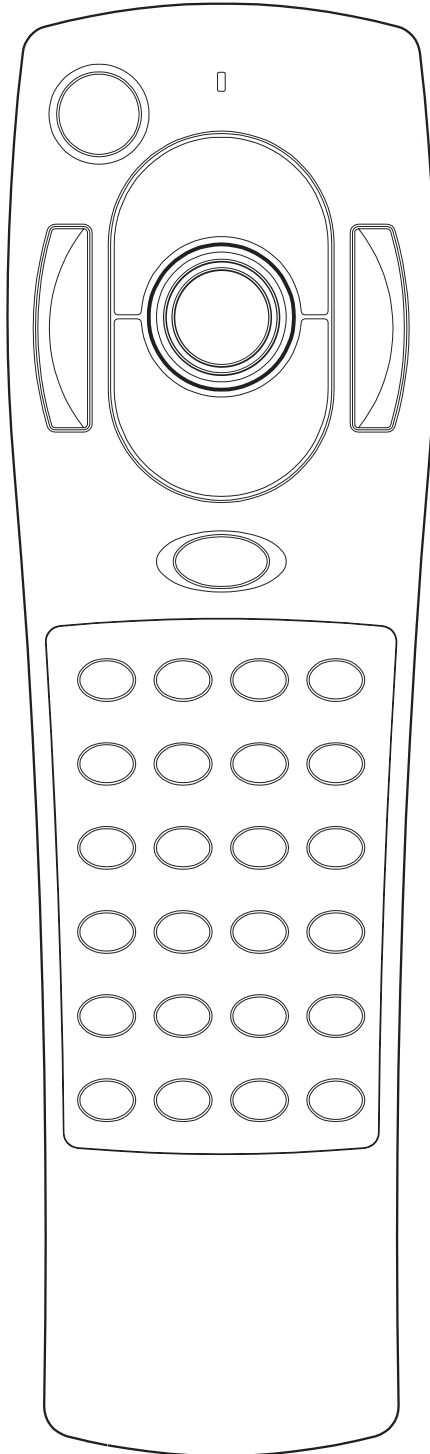

B W - 0 5 8 0

BW0580 DETAILS

- Up to 31 keys
- 4, 8 or 16 directional thumbpad available
- Dimensions:
 - in: 7.5 x 2.15 x 1.6
 - mm: 190 X 55 X 41
- Plastic Keys (top keys)
Rubber keypad (lower)
- Trigger Key (back of remote)
- IR lens
- Batteries: 3 x AAA
- Standard or Custom IR Codes Available
- Custom Labels and Silk Screening Available